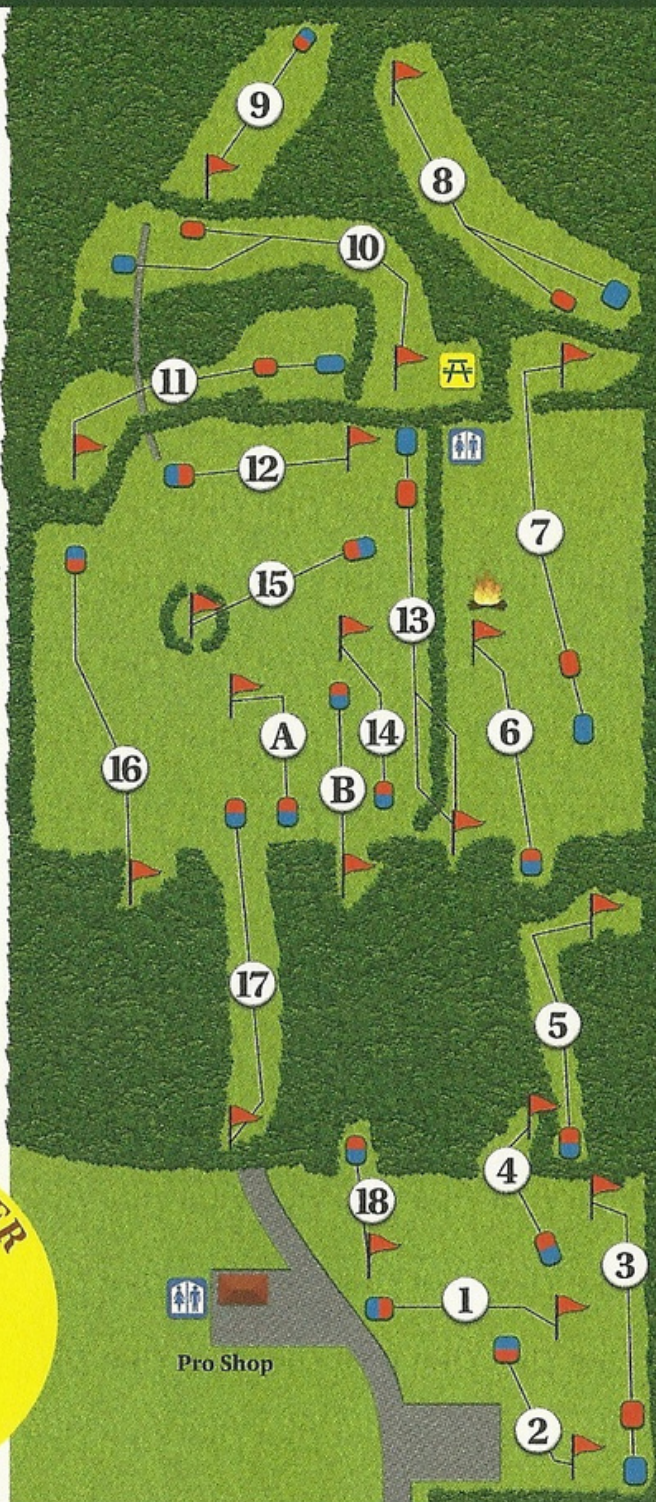

Firepit

Bathroom

Picnic Area

Tee Pad

Basket

CASUAL PLAY: No out-of-bounds.

TOURNAMENT PLAY: Tall grass, opposing fairways, and paths in fields are a Hazard. 1 stroke penalty, play as the disc lies. There is no out-of-bounds once in the woods unless otherwise marked.

HOLE 14: Mandatory play under the tree canopy in front of tee pad.

11 Ten Lots Road • Fairfield, ME 04937

Course Manager
Mark André
(207) 649-2140

Pro Shop
Lance Cole
(207) 530-2385

www.angrylobsterdiscgolf.com

Hole	1	2	3	4	5	6	7	8	9	Out	10	11	12	13	14	15	16	OPT A	OPT B	17	18	In	Tot	OPT In	OPT Tot
Red Tee	275	215	409	295	420	379	615	440	278	3326	410	498	275	678	321	266	460	200	320	575	186	3669	6995	4189	7515
Red Par	4	3	4	4	5	4	5	4	4	37	5	5	3	5	4	3	4	3	4	5	3	37	74	44	81
Blue Tee	275	215	497	295	420	379	735	482	278	3576	566	550	275	780	321	266	460	200	320	575	186	3979	7555	4499	8075
Blue Par	3	3	4	3	4	4	5	4	3	33	5	5	3	5	3	3	4	3	3	5	3	36	69	42	75